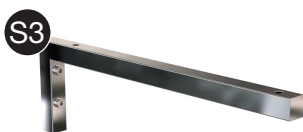

## BRACKETS S1, S2, S3

Item no.: S1.470.40    Material: Stainless steel, AISI 304, polished  
S2.480.40  
S3.430.40

Fixings included: