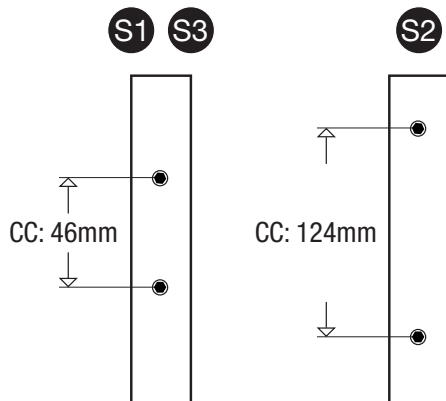

## BRACKETS S1, S2, S3

Item no.: S1.470.40    Material: Stainless steel, AISI 304, polished  
S2.480.40  
S3.430.40

Fixings included: